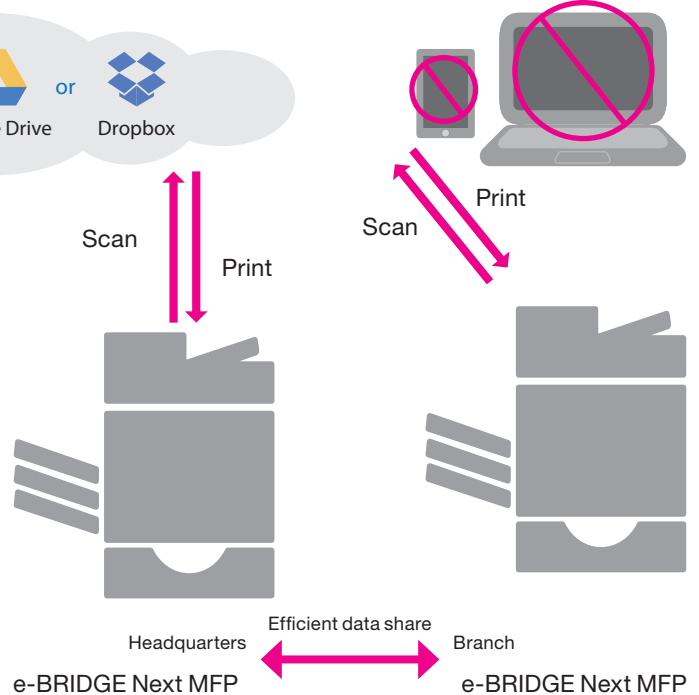

Our solution

Toshiba's cloud storage apps are a convenient and hassle-free approach which act as a bridge between the electronic documents in the cloud storage with the MFPs. Users are able to access documents easily from the cloud storage to print or scan with Toshiba e-BRIDGE Next MFPs.

With this easy solution, users can scan and store documents in the cloud via the MFP. Additionally, it also enables users to direct print and share electronic documents anytime, anywhere without limitation even while away from the desk.

Toshiba Cloud Storage Apps¹⁾ can be integrated seamlessly with the latest Toshiba MFPs in the following settings:

- > Reduce TCO.
- > Efficient data share.
- > Easy to access files for a simplified workflow.
- > Remote data sharing among branch offices.

¹⁾ e-BRIDGE Plus for Google Drive, e-BRIDGE Plus for OneDrive and e-BRIDGE Plus for Dropbox.

Without cloud storage apps

With cloud storage apps

For more information please contact us:

TOSHIBA TEC UK IMAGING SYSTEMS LTD