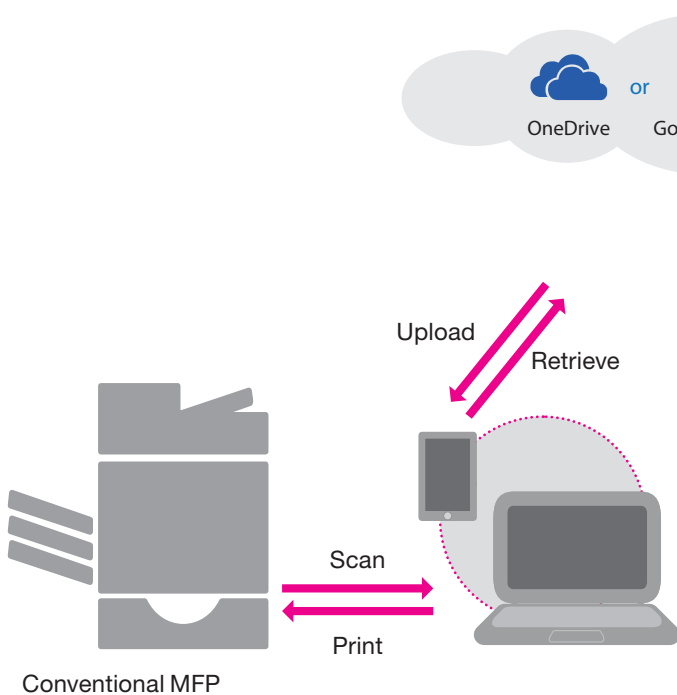

CLOUD STORAGE APPS

Your benefits

The total cost of ownership is important to help users determine their needs of investing in additional hardware. Through the introduction of Toshiba's cloud storage apps the total cost of ownership is significantly reduced as no additional server needs to be maintained in each office.

With this easy solution, users can scan and store documents in the cloud via the MFP. Additionally, it also enables users to direct print and share electronic documents anytime, anywhere without limitation even while away from the desk.

Toshiba Cloud Storage Apps¹⁾ can be integrated seamlessly with the latest Toshiba MFPs in the following settings:

- > Reduce TCO.
- > Efficient data share.
- > Easy to access files for a simplified workflow.
- > Remote data sharing among branch offices.

¹⁾ e-BRIDGE Plus for Google Drive, e-BRIDGE Plus for OneDrive and e-BRIDGE Plus for Dropbox.

Without cloud storage apps